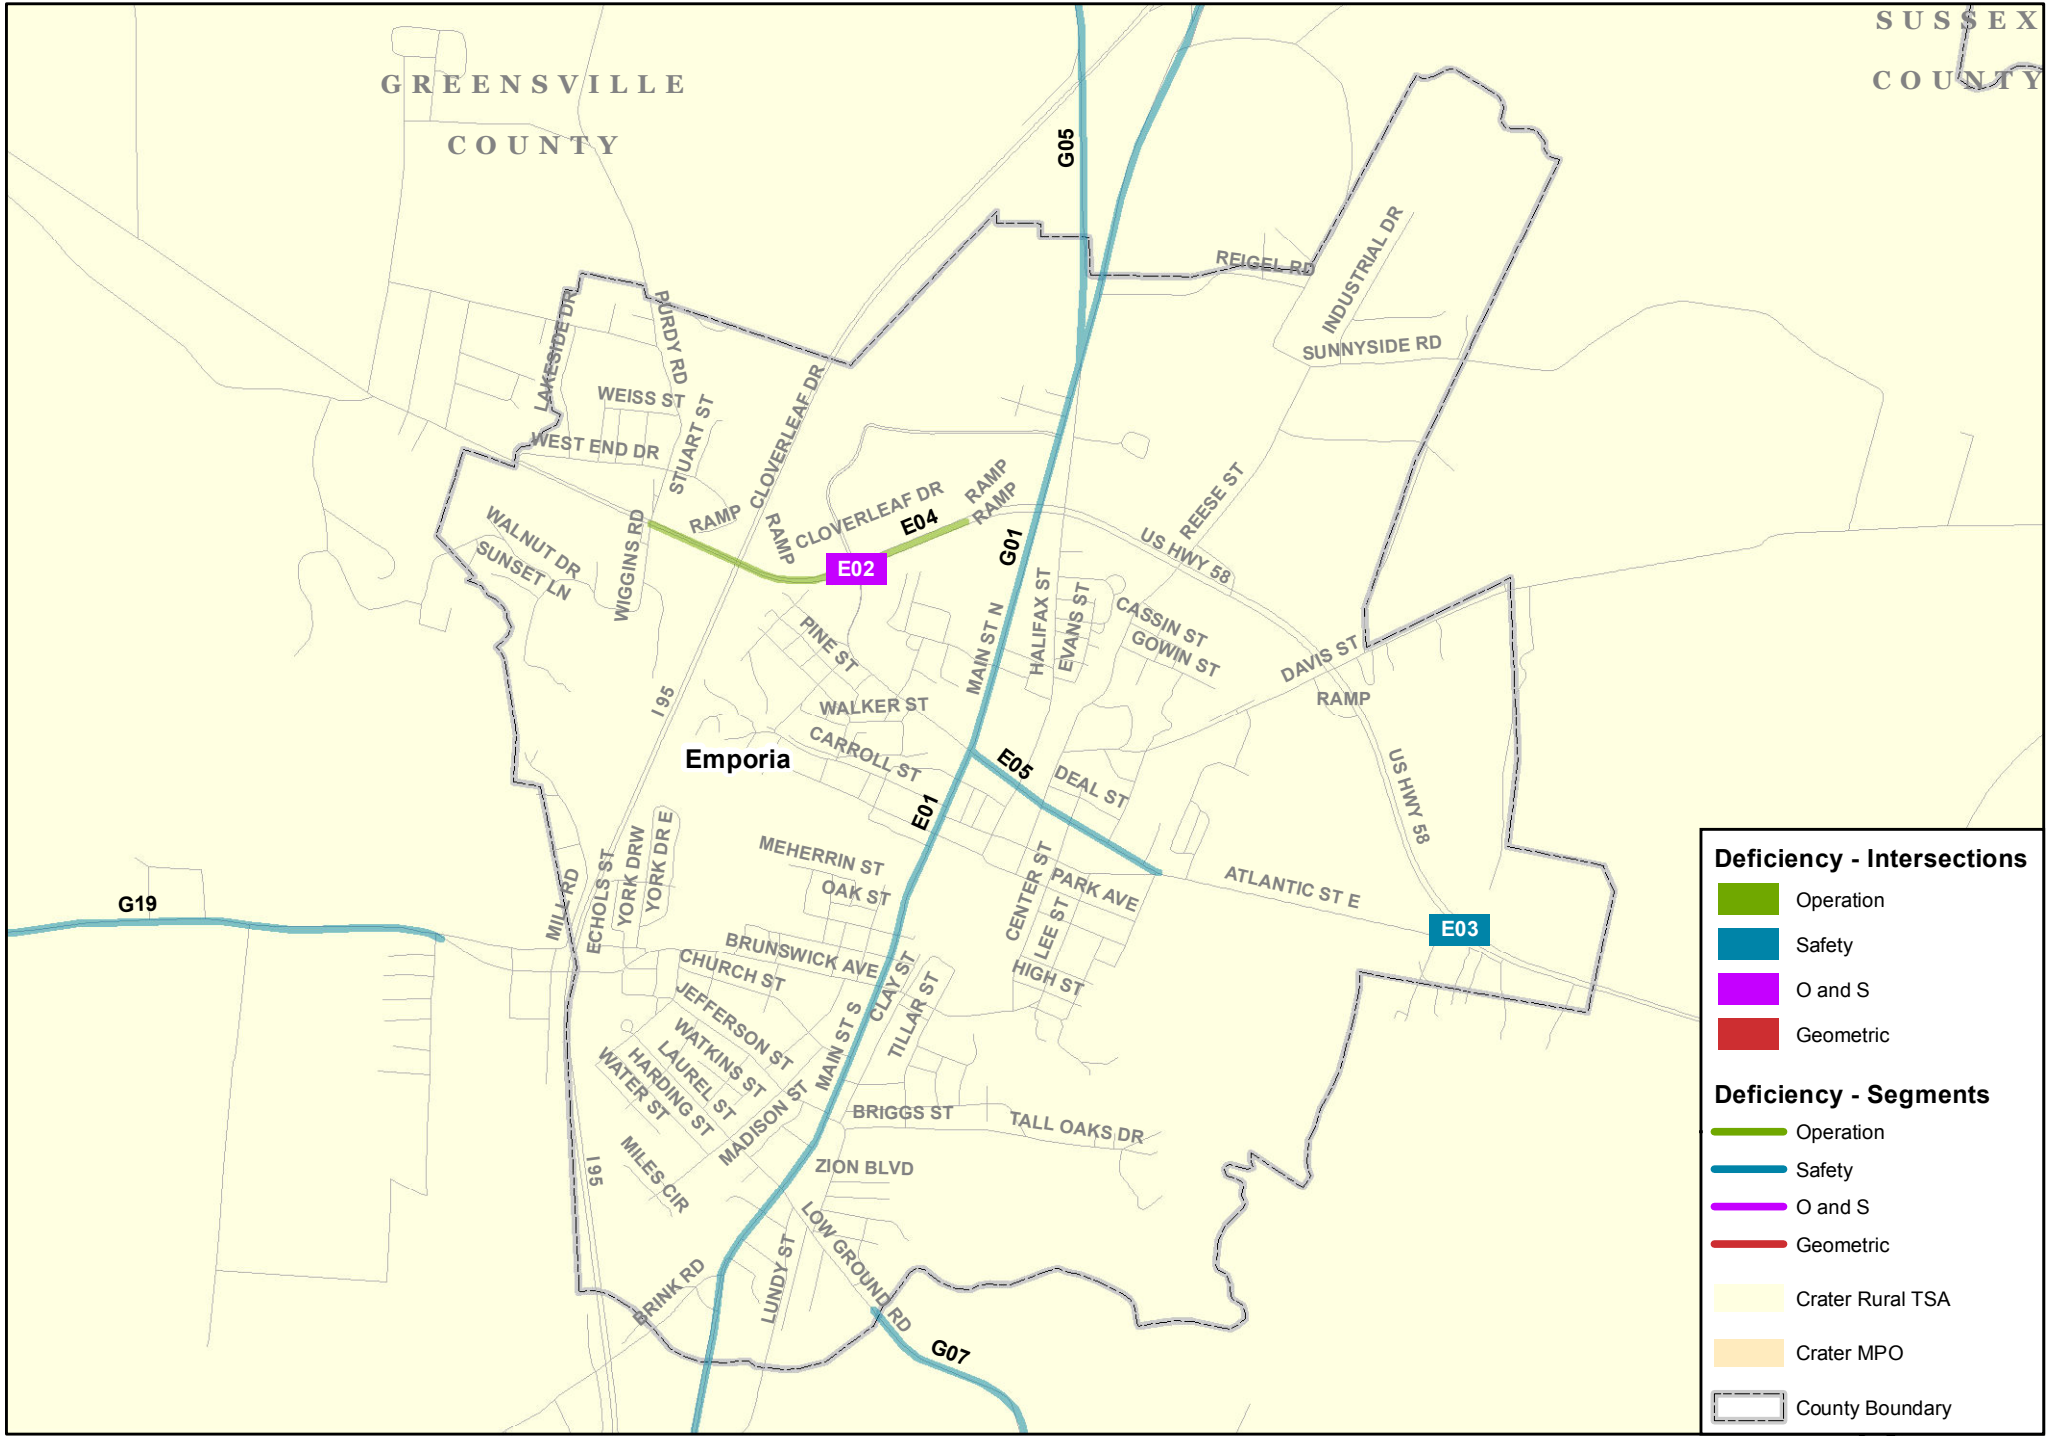

GREENSVILLE
COUNTY

SUSSEX
COUNTY

Deficiency - Intersections

- Operation
- Safety
- O and S
- Geometric

Deficiency - Segments

- Operation
- Safety
- O and S
- Geometric
- Crater Rural TSA
- Crater MPO
- County Boundary