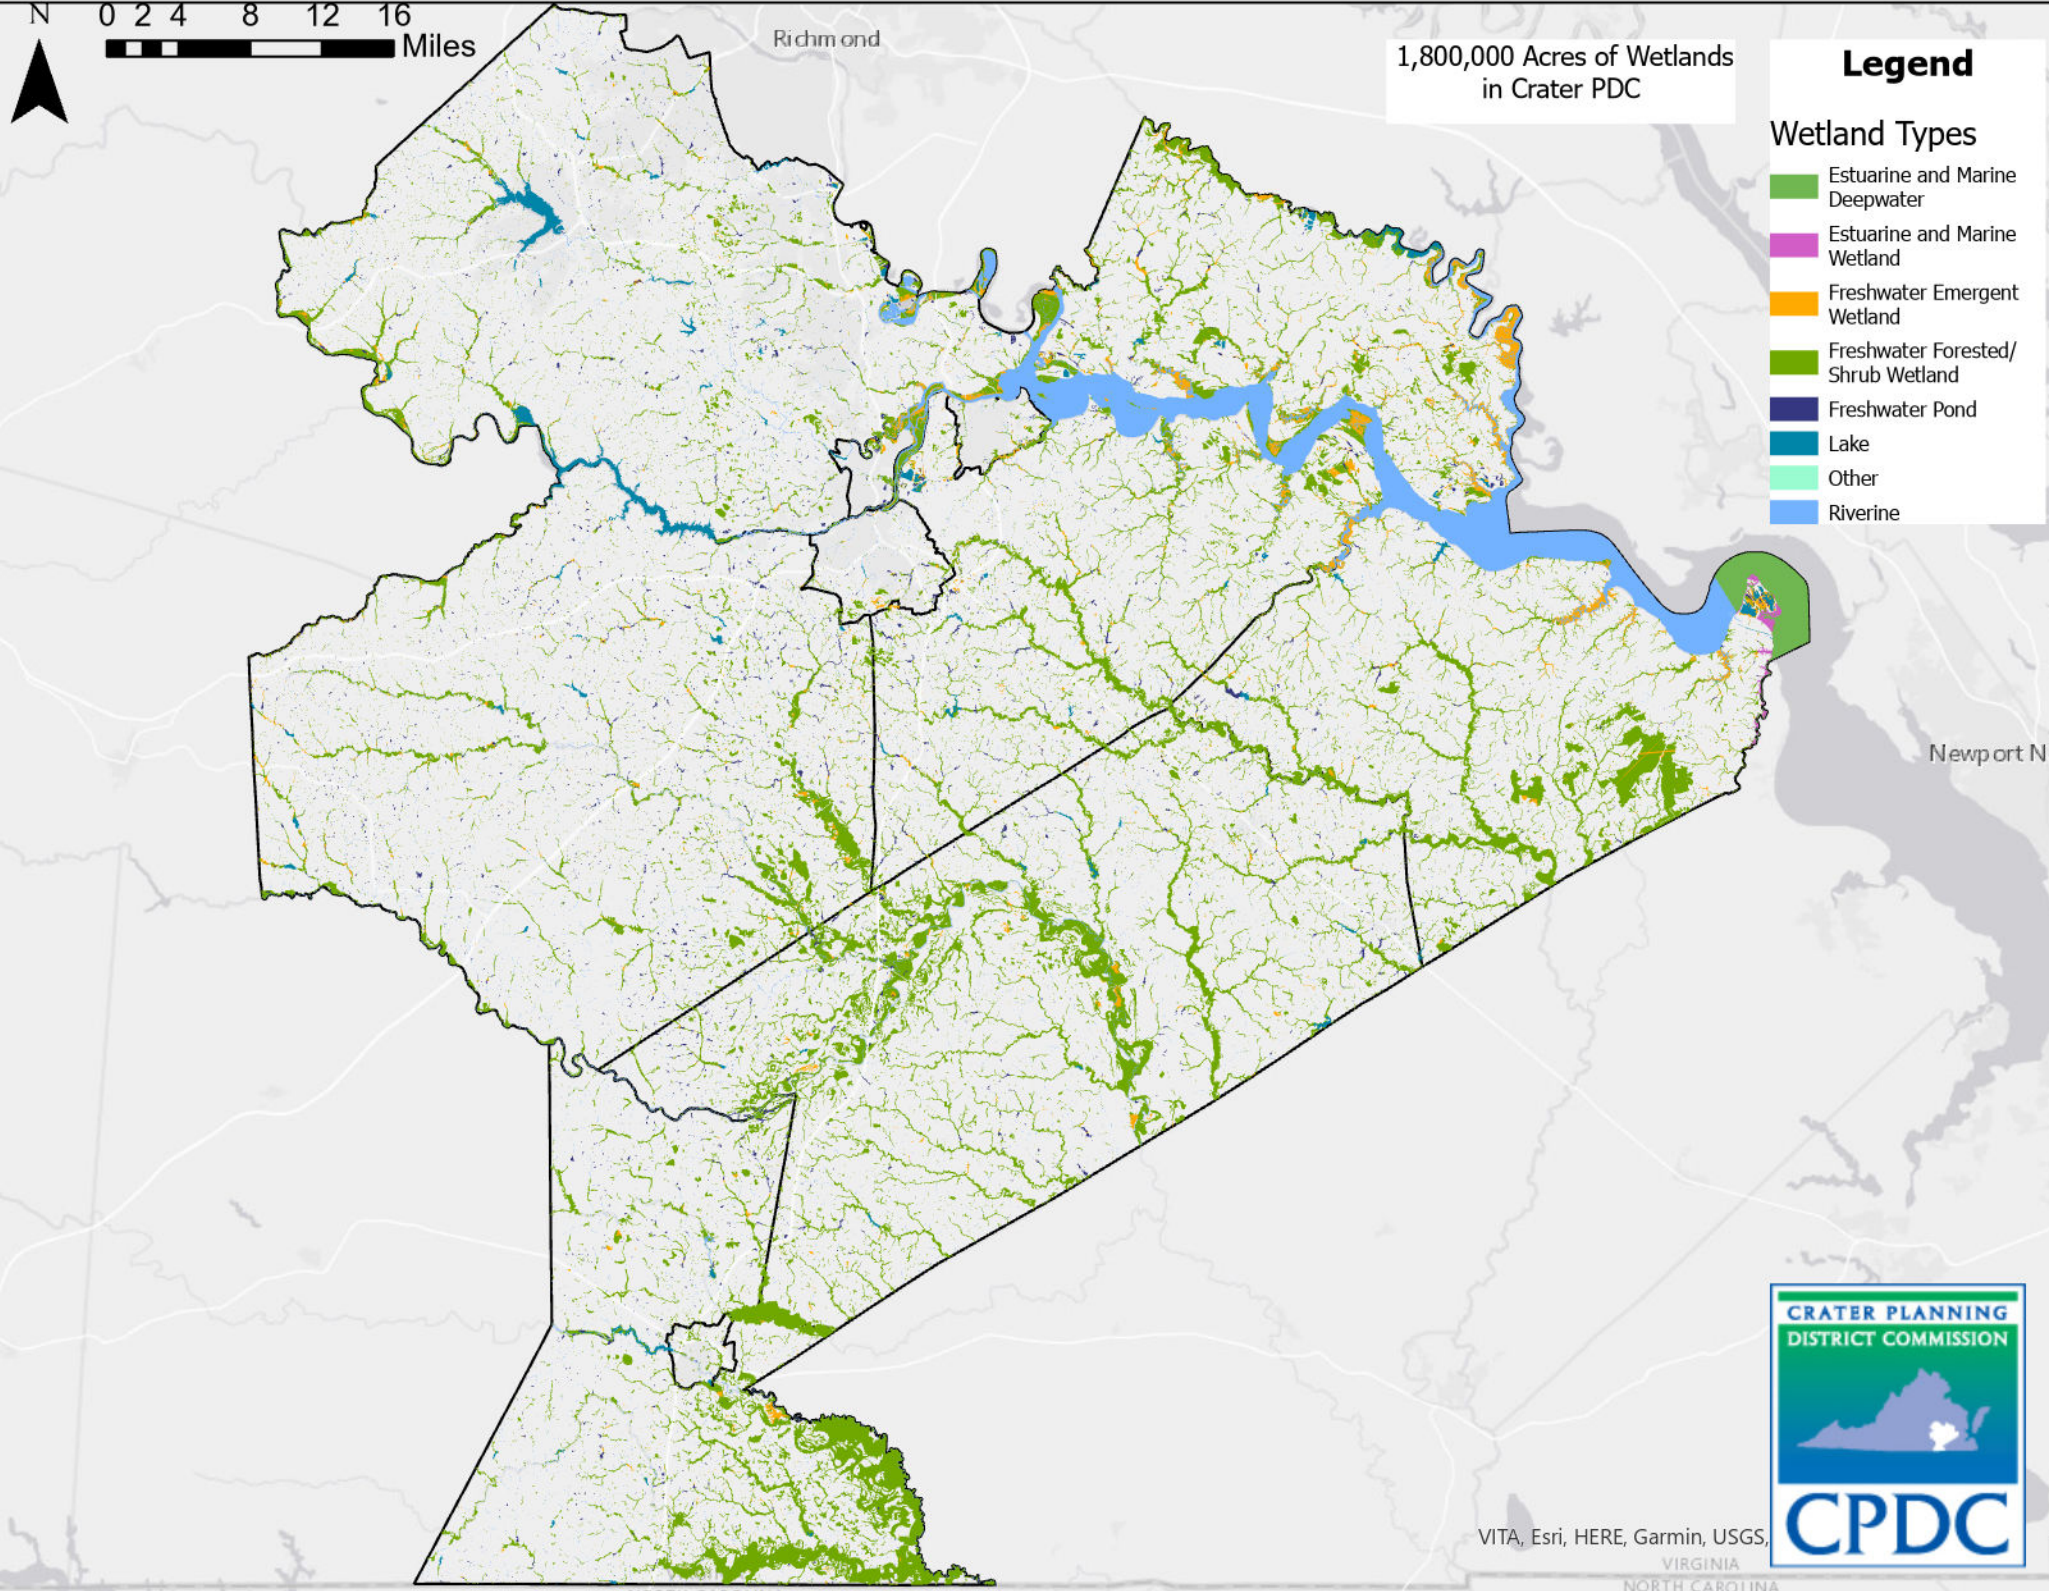

1,800,000 Acres of Wetlands
in Crater PDC

Legend

Wetland Types

- Estuarine and Marine Deepwater
- Estuarine and Marine Wetland
- Freshwater Emergent Wetland
- Freshwater Forested/Shrub Wetland
- Freshwater Pond
- Lake
- Other
- Riverine

VITA, Esri, HERE, Garmin, USGS,
VIRGINIA
NORTH CAROLINA